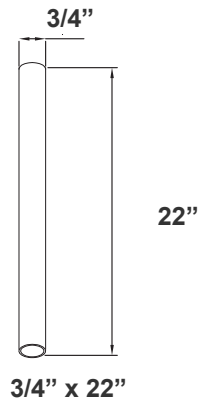

LCF-ROD-48-BR
LCF-CANOPY-S-BR
SHOWN WITH 48" ROD & CANOPY