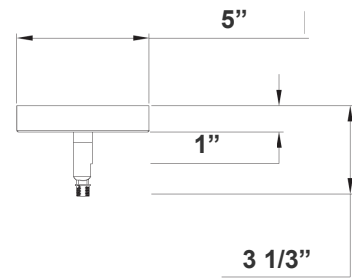

(FOR LCFF 35W MCT5 FIXTURE 120V)
(SUSPENSION ROD FOR CEILING FIXTURE SWIVEL CANOPY)

Rod & Canopy Drawings:

LCF-ROD-5-BR
LCF-CANOPY-S-BR
SHOWN WITH 5" ROD & CANOPY

LCF-CANOPY-S
SWIVEL CANOPY DIMENSION

LCF-ROD-12-BR
LCF-CANOPY-S-BR
SHOWN WITH 12" ROD & CANOPY