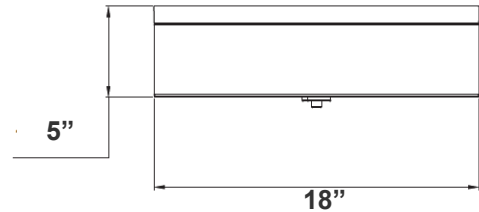

LCFF SERIES RESIDENTIAL LIGHTING

LCFF-18-MCT5-BR
18" LED FABRIC DRUM

Customer Name: _____

Project Name: _____

Note: _____ Type: _____

18" x 5"

This drum-shaped flush mount has a linen diffuser to create a soft glow overhead. The fabric drum is just the light fixture to brighten up your entryway or living room in understated style.