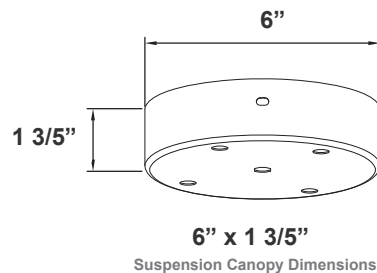

(FOR LCFF 35W MCT5 FIXTURE 120V)
(SUSPENSION ROD FOR CEILING FIXTURE SWIVEL CANOPY)

Rod & Canopy Drawings:

LCF-ROD-5-BR
LCF-CANOPY-S-BR
SHOWN WITH 5" ROD & CANOPY

LCF-CANOPY-S
SWIVEL CANOPY DIMENSION

LCF-ROD-12-BR
LCF-CANOPY-S-BR
SHOWN WITH 12" ROD & CANOPY

LCF-ROD-36-BR
LCF-CANOPY-S-BR
SHOWN WITH 36" ROD & CANOPY

LCF-ROD-24-BR
LCF-CANOPY-S-BR
SHOWN WITH 24" ROD & CANOPY

LCF-ROD-48-BR
LCF-CANOPY-S-BR
SHOWN WITH 48" ROD & CANOPY

LFCF-SK10
10FT 4LINE CANOPY SUSPENSION KIT
FOR DECORATIVE LIGHTS, Bronze