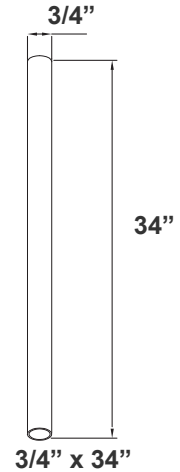

LCF-ROD-24-BR
LCF-CANOPY-S-BR
SHOWN WITH 24" ROD & CANOPY