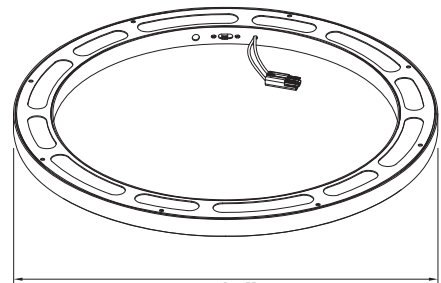

(FOR LCFF 35W MCT5 FIXTURE 120V)
(SUSPENSION ROD FOR CEILING FIXTURE SWIVEL CANOPY)

Rod & Canopy Drawings:

LCF-ROD-5-BR
LCF-CANOPY-S-BR
SHOWN WITH 5" ROD & CANOPY

LCF-CANOPY-S
SWIVEL CANOPY DIMENSION

LCF-ROD-12-BR
LCF-CANOPY-S-BR
SHOWN WITH 12" ROD & CANOPY

LCF-ROD-36-BR
LCF-CANOPY-S-BR
SHOWN WITH 36" ROD & CANOPY

LCF-ROD-24-BR
LCF-CANOPY-S-BR
SHOWN WITH 24" ROD & CANOPY

LCF-ROD-48-BR
LCF-CANOPY-S-BR
SHOWN WITH 48" ROD & CANOPY

LFCF-SK10
10FT 4LINE CANOPY SUSPENSION KIT
FOR DECORATIVE LIGHTS, Bronze