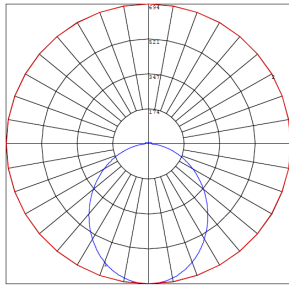

Other Models:

- 25W | 1400LM | LCFF-15-MCT5-BR
- 45W | 2100LM | LCFF-22-MCT5-BR

Photometrics: LCFF-18-MCT5-BR

BUG Rating: B1-U3-G1

Other Views:

Side View

Front View

Back View