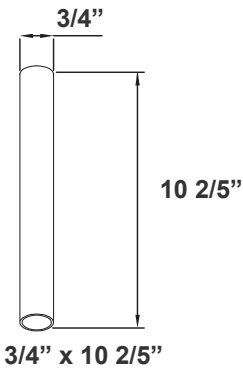

Accessories:

LCF-ROD-5-BR
LCF-CANOPY-S-BR
SHOWN WITH 5" ROD & CANOPY

LCF-ROD-12-BR
LCF-CANOPY-S-BR
SHOWN WITH 12" ROD & CANOPY

LCF-ROD-24-BR
LCF-CANOPY-S-BR
SHOWN WITH 24" ROD & CANOPY

LCF-ROD-36-BR
LCF-CANOPY-S-BR
SHOWN WITH 36" ROD & CANOPY

(FOR LCFF 35W MCT5 FIXTURE 120V)
(SUSPENSION ROD FOR CEILING FIXTURE SWIVEL CANOPY)

Rod & Canopy Drawings:

LCF-ROD-5-BR
LCF-CANOPY-S-BR
SHOWN WITH 5" ROD & CANOPY

LCF-CANOPY-S
SWIVEL CANOPY DIMENSION

LCF-ROD-12-BR
LCF-CANOPY-S-BR
SHOWN WITH 12" ROD & CANOPY