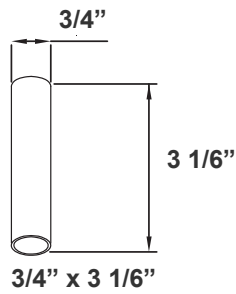

Accessories:

LCF-ROD-5-BR
LCF-CANOPY-S-BR
SHOWN WITH 5" ROD & CANOPY

LCF-ROD-12-BR
LCF-CANOPY-S-BR
SHOWN WITH 12" ROD & CANOPY

LCF-ROD-24-BR
LCF-CANOPY-S-BR
SHOWN WITH 24" ROD & CANOPY

LCF-ROD-36-BR
LCF-CANOPY-S-BR
SHOWN WITH 36" ROD & CANOPY

LCF-ROD-48-BR
LCF-CANOPY-S-BR
SHOWN WITH 48" ROD & CANOPY

LFCF-SK10
10FT 4LINE CANOPY SUSPENSION KIT
FOR DECORATIVE LIGHTS, Bronze

Example:

1. LCFF-18-MCT5-BR

(FOR LCFF 35W MCT5 FIXTURE 120V)

2. LCFF-18-MCT5-BR
LCF-ROD-5-BN

(FOR LCFF 35W MCT5 FIXTURE 120V)
(SUSPENSION ROD FOR CEILING FIXTURE SWIVEL CANOPY)

Rod & Canopy Drawings:

LCF-ROD-5-BR
LCF-CANOPY-S-BR
SHOWN WITH 5" ROD & CANOPY

LCF-CANOPY-S
SWIVEL CANOPY DIMENSION

LCF-ROD-12-BR
LCF-CANOPY-S-BR
SHOWN WITH 12" ROD & CANOPY