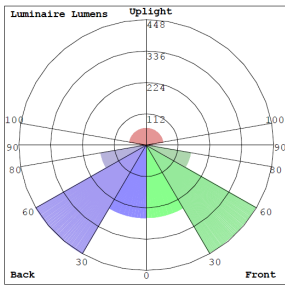

Photometrics: LCFF-18-MCT5-BR

BUG Rating: B1-U3-G1