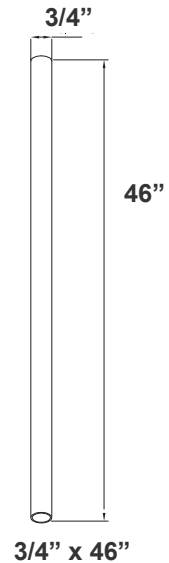

Accessories:

LCF-ROD-5-BR
LCF-CANOPY-S-BR
SHOWN WITH 5" ROD & CANOPY

LCF-ROD-12-BR
LCF-CANOPY-S-BR
SHOWN WITH 12" ROD & CANOPY

LCF-ROD-24-BR
LCF-CANOPY-S-BR
SHOWN WITH 24" ROD & CANOPY

LCF-ROD-36-BR
LCF-CANOPY-S-BR
SHOWN WITH 36" ROD & CANOPY

(FOR LCFF 35W MCT5 FIXTURE 120V)
(SUSPENSION ROD FOR CEILING FIXTURE SWIVEL CANOPY)

Rod & Canopy Drawings:

LCF-ROD-5-BR
LCF-CANOPY-S-BR
SHOWN WITH 5" ROD & CANOPY

LCF-CANOPY-S
SWIVEL CANOPY DIMENSION

LCF-ROD-12-BR
LCF-CANOPY-S-BR
SHOWN WITH 12" ROD & CANOPY

LCF-ROD-36-BR
LCF-CANOPY-S-BR
SHOWN WITH 36" ROD & CANOPY

LCF-ROD-24-BR
LCF-CANOPY-S-BR
SHOWN WITH 24" ROD & CANOPY

LCF-ROD-48-BR
LCF-CANOPY-S-BR
SHOWN WITH 48" ROD & CANOPY

LFCF-SK10
10FT 4LINE CANOPY SUSPENSION KIT
FOR DECORATIVE LIGHTS, Bronze