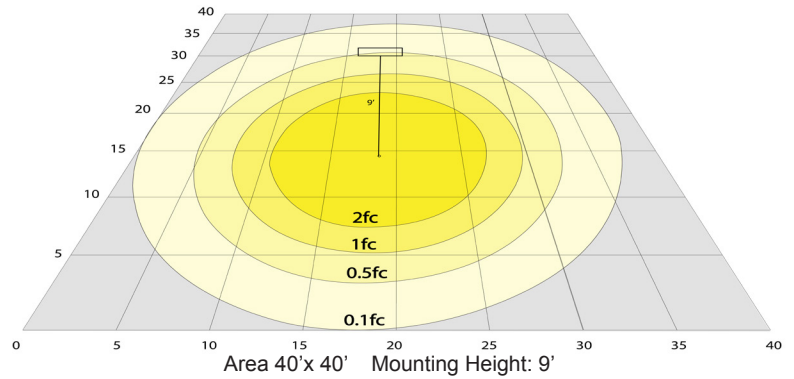

Other Models:

- 25W | 1400LM | LCFF-15-MCT5-BR
- 45W | 2100LM | LCFF-22-MCT5-BR

Photometrics: LCFF-18-MCT5-BR

BUG Rating: B1-U3-G1

Other Views:

Side View

Front View

Back View